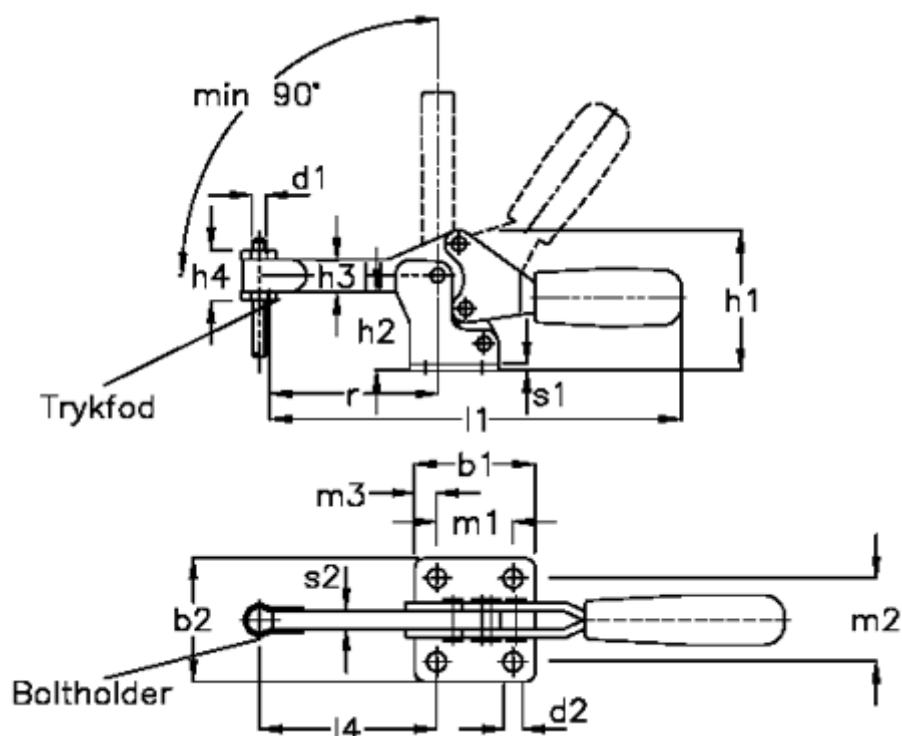

Article number: 2013521061

Description: E+G Klee horizontal clamp
GN 820-230-O-NI, stainless steel

Measures

b1	= 44	l1	= 196	s2	= 6
b2	= 42.0	l2	= 110	Size	= 230
d1	= M 8	l4	= 78		
d2	= 6.5	m1	= 26.0		
h1	= 62	m2	= 28.5		
h2	= 36.5	m3	= 9.00		
h3	= 18	r	= 72.0		
Holding force N	= 1600	s1	= 3.0		